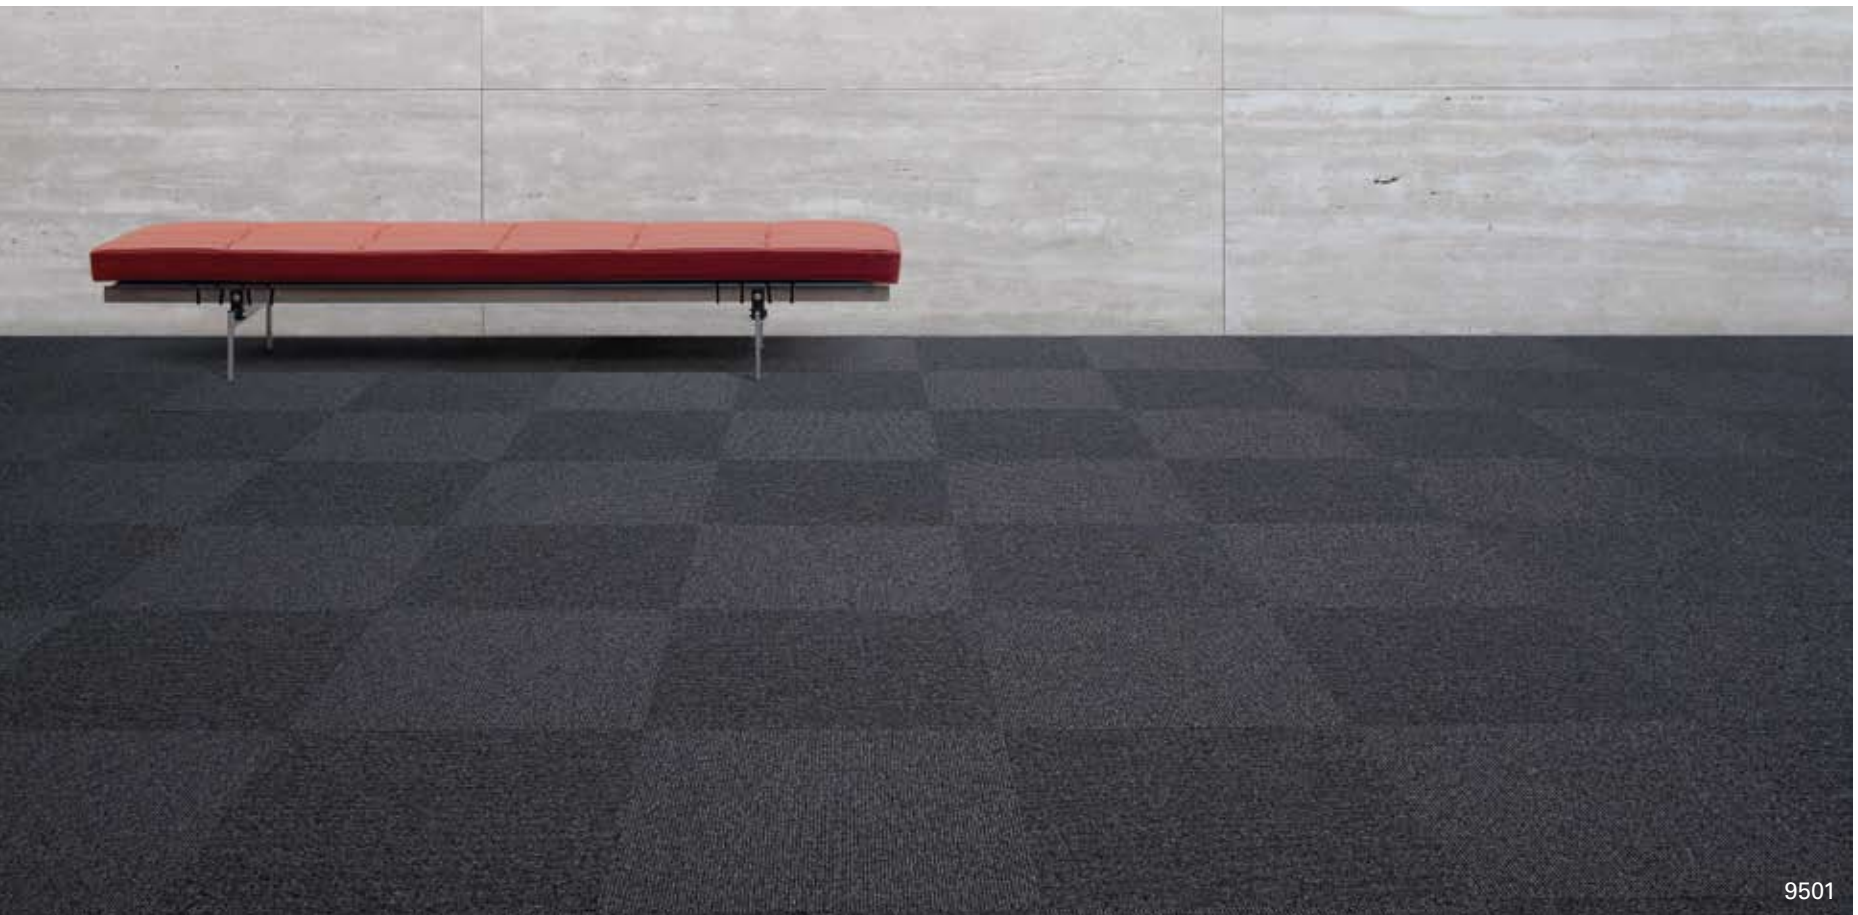

For more information, please visit our website www.desso.com

The Floor is Yours

The Floor is Yours

CARPETECTURE[®]

Pure Lines

9503

Pure

Pure is a modern office tile with a subtle rib-effect, which adds depth and dimension for a warmer, more natural environment – even in a commercial setting.

PART OF THE
CARPETECTURE®
PURE LINES
COLLECTION

9501

Pure Colours

The neutral palette focuses on blue, grey and brown - easy to combine with other interior products such as office furniture and textiles.